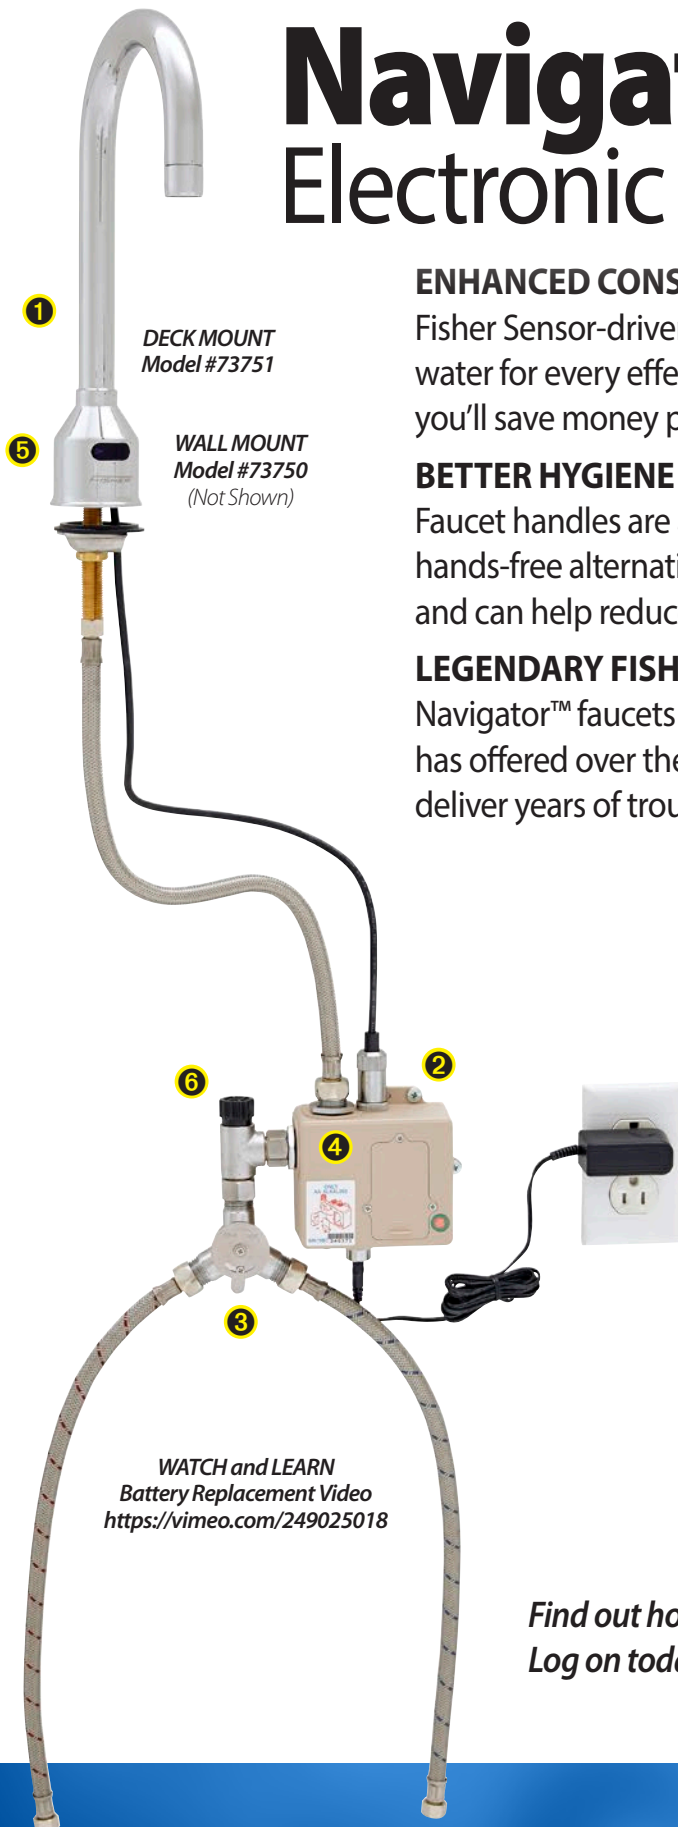

Navigator™ Electronic Sensor Faucets

ENHANCED CONSERVATION

Fisher Sensor-driven Navigator™ faucets can conserve nearly a gallon of water for every effective hand wash. Add lower water heating costs and you'll save money plus, help the environment.

BETTER HYGIENE

Faucet handles are a primary means for spreading disease. A smart, hands-free alternative, Fisher Navigator™ fixtures cut contamination risk and can help reduce employee absenteeism, too.

LEGENDARY FISHER RELIABILITY

Navigator™ faucets are engineered and built like all the products Fisher has offered over the past 80 years — with unrivaled quality. They'll deliver years of trouble-free service.

WATCH and LEARN
Battery Replacement Video
<https://vimeo.com/249025018>

- ❶ **Wall- and deck-mount models** – to fit any operational need
- ❷ **Compact controls** – conveniently mount under sink
- ❸ **Mechanical mixing valve** – helps prevent scalding
- ❹ **Adjustable shut-off delay reduces water waste**
- ❺ **Variable sensor range for different sink sizes or personal preferences**
- ❻ **Built-in filter** – ensures particle-free water
- ❼ **Standard AA backup batteries** – with low battery indicator
- ❽ **Complete kit** – includes faucet, control unit, supply lines, AC adapter and mixing valve
- ❾ **AC/DC power** – provides continuous operation regardless of power supply

*Find out how Fisher can help you navigate your water use.
Log on today: www.fisher-mfg.com*

FISHER®
MANUFACTURING COMPANY
Commercial Faucets Since 1936
www.fisher-mfg.com