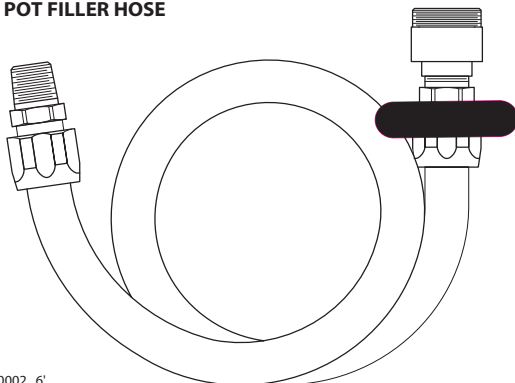

#10499
3/4" SWIVEL GOOSENECK

3/4" SWIVEL SPOUT

#10502
3/4" SWIVEL GOOSENECK WITH SHUT-OFF

#10480
3/4" SWIVEL ELBOW WITH VACUUM BREAKER

#10472
3/4" SWIVEL ELBOW

3/4" POT FILLER HOSE

- 5008-0002 6'
 - 12637 8'
 - 5008-0003 10'
 - 5008-0004 12'
 - 5008-0005 15'
- ALL HOSES INCLUDE 14052 BUMPER

3/4" ECCENTRICS

REPAIR KITS/PARTS