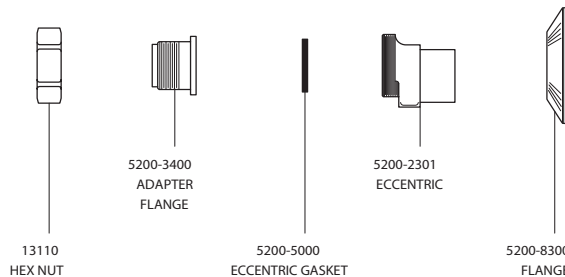

#10499
3/4" SWIVEL GOOSENECK

3/4" SWIVEL SPOUT

#10502
3/4" SWIVEL GOOSENECK WITH SHUT-OFF

#10480
3/4" SWIVEL ELBOW WITH VACUUM BREAKER

#10472
3/4" SWIVEL ELBOW

3/4" POT FILLER HOSE

- 5008-0002 6'
 - 12637 8'
 - 5008-0003 10'
 - 5008-0004 12'
 - 5008-0005 15'
- ALL HOSES INCLUDE 14052 BUMPER

3/4" ECCENTRICS

REPAIR KITS/PARTS