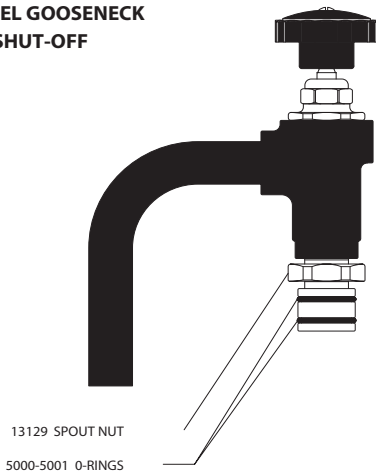

#10499
3/4" SWIVEL GOOSENECK

3/4" SWIVEL SPOUT

#10502
3/4" SWIVEL GOOSENECK WITH SHUT-OFF

#10480
3/4" SWIVEL ELBOW WITH VACUUM BREAKER

#10472
3/4" SWIVEL ELBOW

3/4" POT FILLER HOSE

- 5008-0002 6'
 - 12637 8'
 - 5008-0003 10'
 - 5008-0004 12'
 - 5008-0005 15'
- ALL HOSES INCLUDE 14052 BUMPER

3/4" ECCENTRICS

REPAIR KITS/PARTS