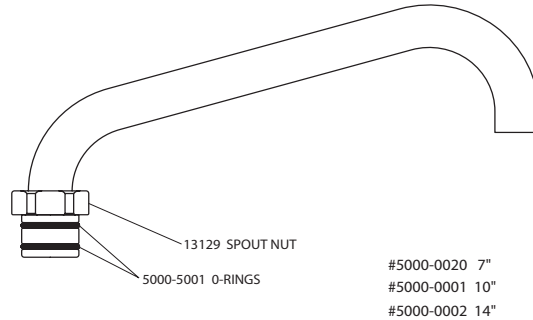

#10499
3/4" SWIVEL GOOSENECK

3/4" SWIVEL SPOUT

#10502
3/4" SWIVEL GOOSENECK WITH SHUT-OFF

#10480
3/4" SWIVEL ELBOW WITH VACUUM BREAKER

#10472
3/4" SWIVEL ELBOW

3/4" POT FILLER HOSE

- 5008-0002 6'
 - 12637 8'
 - 5008-0003 10'
 - 5008-0004 12'
 - 5008-0005 15'
- ALL HOSES INCLUDE 14052 BUMPER

3/4" ECCENTRICS

REPAIR KITS/PARTS